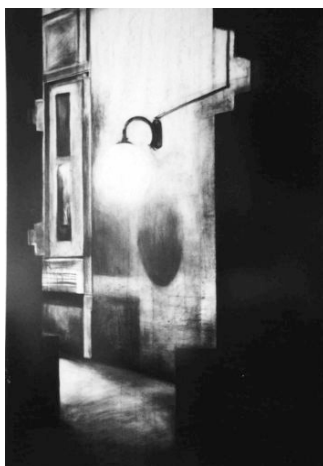

Artist TANG Ling Nah Born 1971

Country Singapore
Medium Drawing

***Unfamiliar Familiarity* – List of Works**

02 – 31 October 2009

Description

Airborne, Transiting Windows

2008

Charcoal on paper

115 x 154 cm

Images

Contemplating Fullerton

2003

Charcoal on paper

170 x 125 cm

*Images are not to scale.

FOST Private Limited
65 Kim Yam Road
Singapore 239366
Telephone 65 6836 2661
Facsimile 65 6836 7904
E-mail info@fostgallery.com